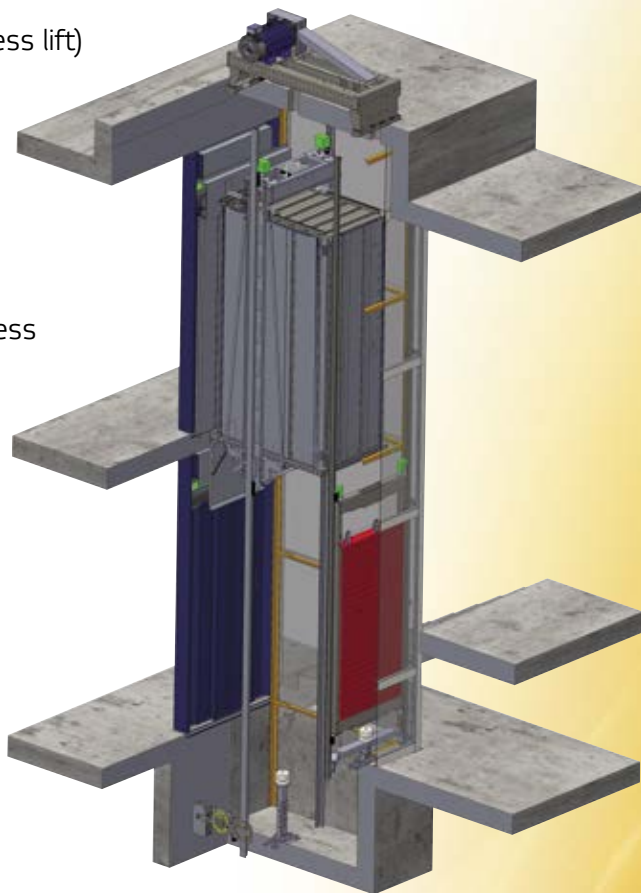

LC – Testing tower

- LC OL 320 / 1,0 (modernization)
- LC OLJN 630 / 1,0 (MRL - machineroomless lift)

Thanks to testing of every components during production and before shipment we can guarantee quality and reliability of our products for their whole lifetime. To keep the tradition of quality and safety, there is a highly-developed innovative process for our products, whose part is a **practical testing in our testing tower**.

Developed construction and mutual tuning up of subsequent components – these are typical features of Lift Components products.