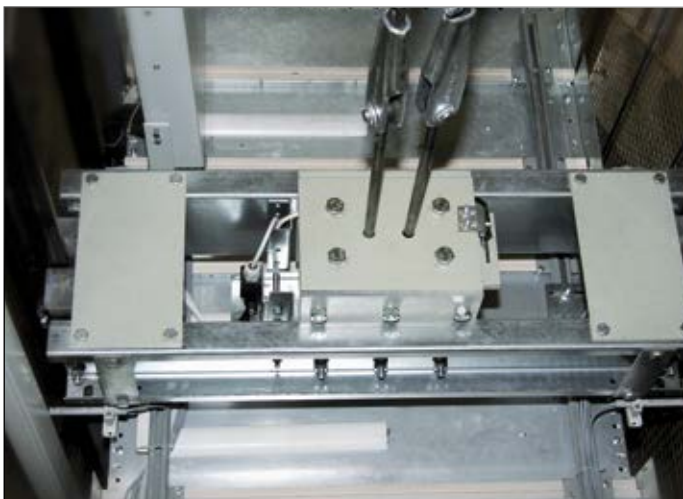

LC BOV, BOVS

– Rope drums lifts

Specific rope lift without counterweight.

- LC BOV, BOVS belongs to the category „Lifts with the brand LC”
- Advantage of a big cabin is kept also after modernization
- Used components are made by leading european top quality suppliers
- For more information please take a look at www.lift-components.cz

Drum lifts can be easily modernized by LC SOLUTION:

1) Change of drum lift by a modern lift of the same type.
2) Change of old lift by a new lift with machine room in the shaft.

At both options you will **get higher speed, comfort, load, safety** and much more advantages.