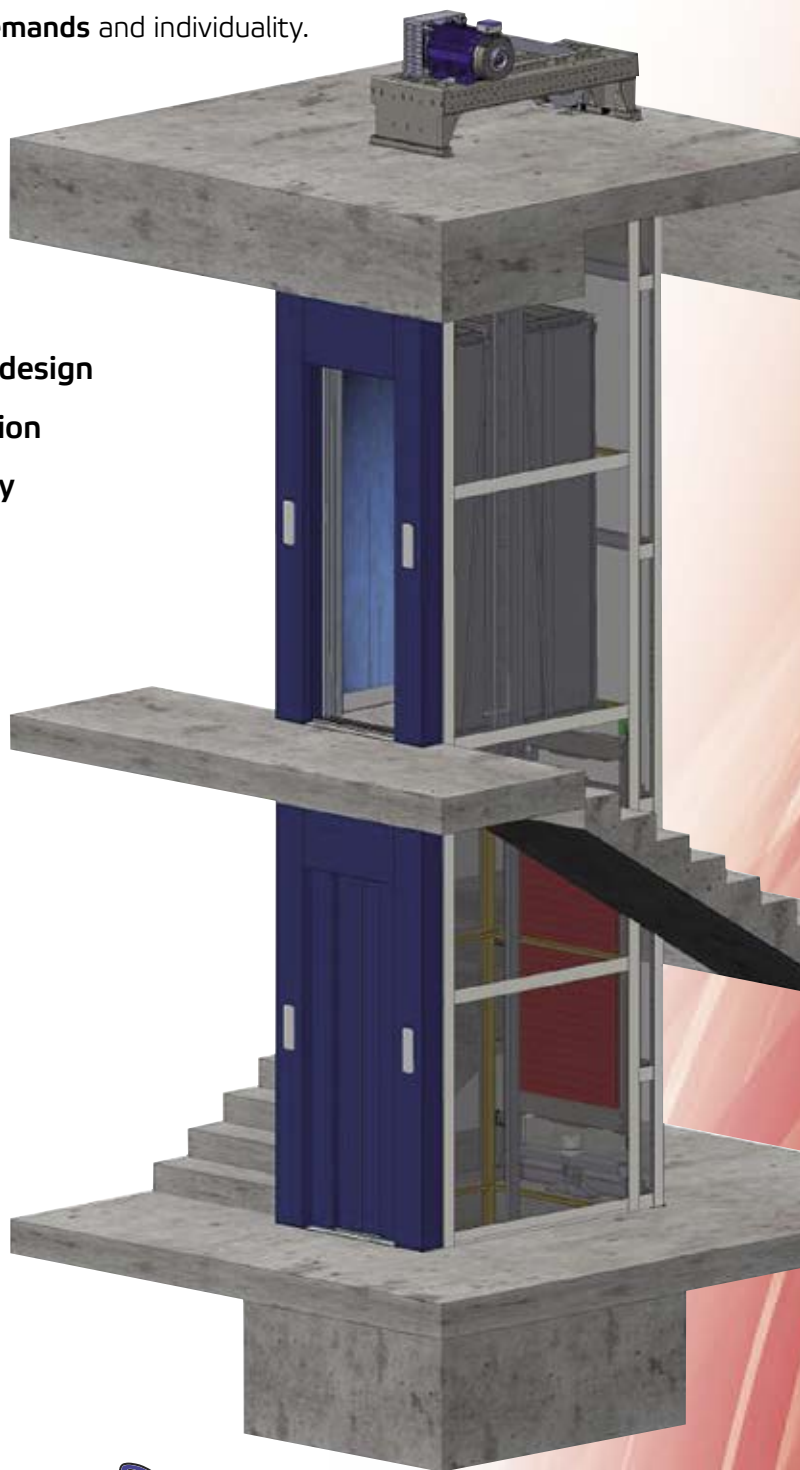

LC Lift

– invest your money smartly

Modernize and invest your money with reliable **partner**, who offers you **the most suitable solution**.

We maximally **respect your demands** and individuality.

- Maximum space, perfect design
- High speed, silent operation
- Saving of electrical energy
- Safety
- Partial modernization

LIFTS WITH THE BRAND