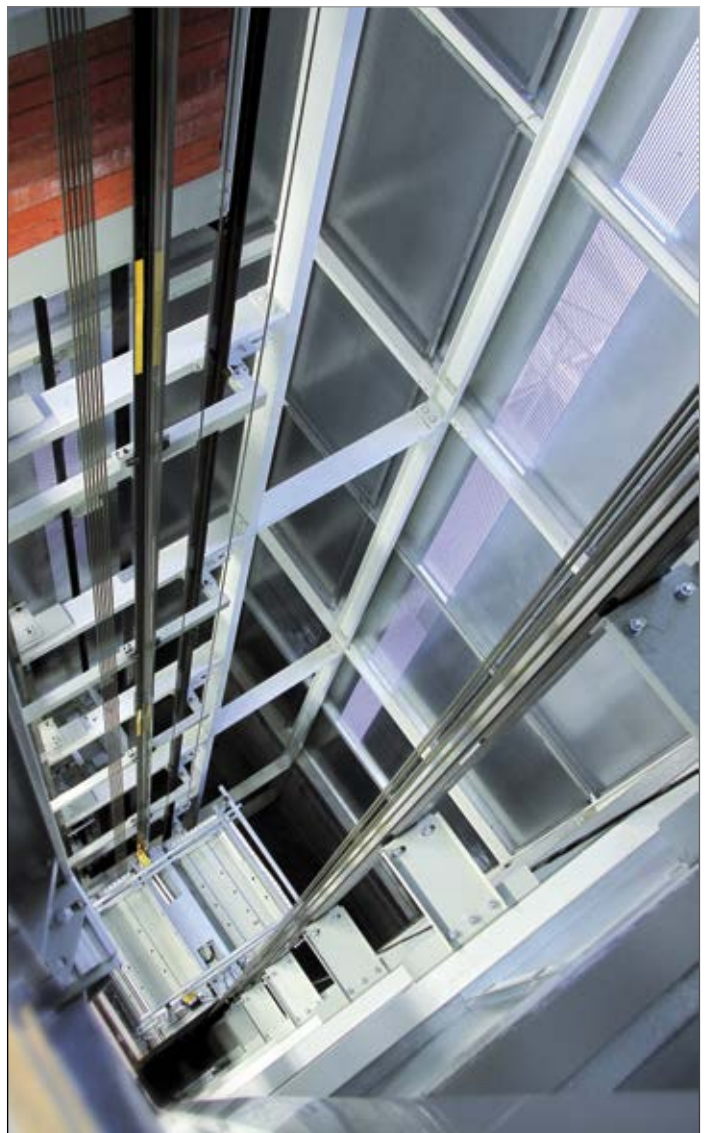

**We create for you
with pleasure!**